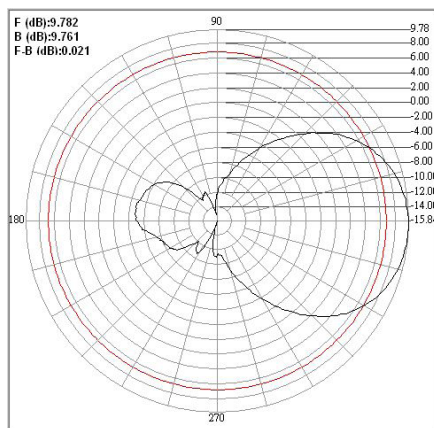

CTI-PA-N01000-01-9

2.4GHZ WIFI / ZIGBEE ANTENNA SWIVEL BASE

WiFi / Zigbee Panel Antenna

Frequency: 2.4GHz to 2.485GHz
Gain: 10dBi
VSWR: Less than 2:1 in all bands
Impedance: 50Ω

Physical Data

Gross Dimensions: 191mm x 110mm x 28mm with a swivel base
Material: Cool Grey 1C ABS Radome and base cover
Operating Temp: -30°C to +60°C
Cable Length: White PRO-100 1m (nominal)
Connectors: SMA (m) Reverse Polarity