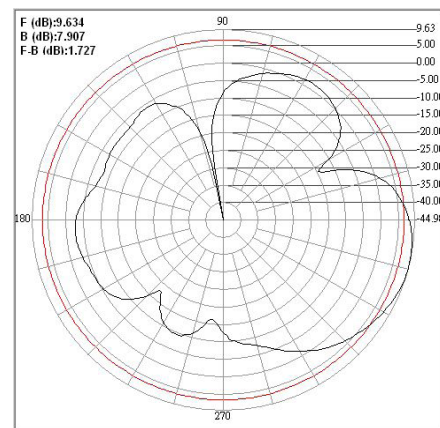

CTI-PA-N01000-01-9

2.4GHZ WIFI / ZIGBEE ANTENNA SWIVEL BASE

WiFi / Zigbee Panel Antenna

Frequency: 2.4GHz to 2.485GHz
Gain: 10dBi
VSWR: Less than 2:1 in all bands
Impedance: 50Ω

Physical Data

Gross Dimensions: 191mm x 110mm x 28mm with a swivel base
Material: Cool Grey 1C ABS Radome and base cover
Operating Temp: -30°C to +60°C
Cable Length: White PRO-100 1m (nominal)
Connectors: SMA (m) Reverse Polarity