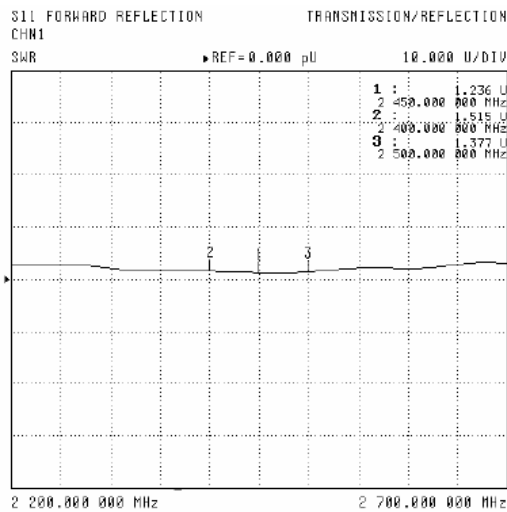

CTI-PA-N01000-01-9

2.4GHZ WIFI / ZIGBEE ANTENNA SWIVEL BASE

WiFi / Zigbee Panel Antenna

Frequency: 2.4GHz to 2.485GHz
Gain: 10dBi
VSWR: Less than 2:1 in all bands
Impedance: 50Ω

Physical Data

Gross Dimensions: 191mm x 110mm x 28mm with a swivel base
Material: Cool Grey 1C ABS Radome and base cover
Operating Temp: -30°C to +60°C
Cable Length: White PRO-100 1m (nominal)
Connectors: SMA (m) Reverse Polarity