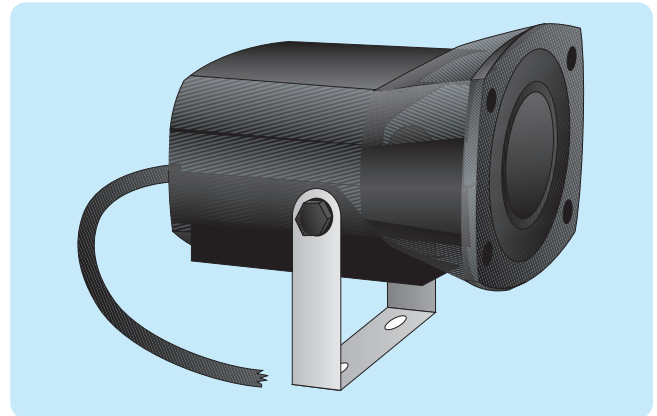

**SOUNDERS continued  
(built-in drive)**

**HIGH POWER**

**SOUND BOMB**

High power "sound bombs", incorporating single or dual piezo elements, which deliver a penetrating and continuous alternating tone output. Ideal for internal alarm use. Wire connection with mounting via two lugs. Choice of operating voltage. Body colour **Cream**.

**Dimensions (mm)**

Body	W. 42, H. 27.5
	D. 52
	FC. 58

**Rated Voltage**

12Vdc  
24Vdc

**Manf. Part No. & Anglia Order Code**

**CBX112**  
**CBX124**

**Dual Element**

**Specification**

**Dimensions (mm)**

Body	W. 84, H. 32
	D. 55
	FC. 97.5

**Rated Voltage**

12Vdc  
24Vdc

**Manf. Part No. & Anglia Order Code**

**CBX212**  
**CBX224**

**SIREN**

Very high power yet compact piezo sirens for effective alarm purposes. Warble sound with a choice of output level. CB16W12 has an IC drive to maximise loudness and is weatherproof. All types have wire connection with mounting via an adjustable steel bracket. Body colour **Black**.