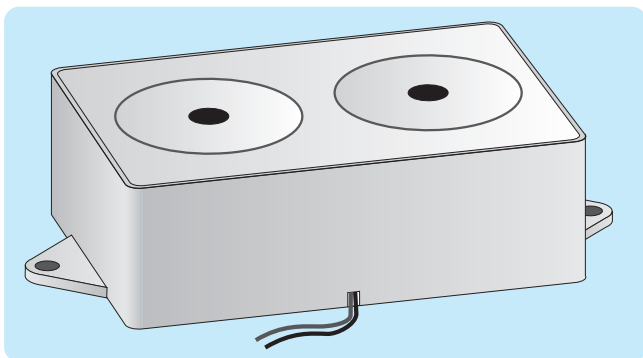

**SOUNDERS continued  
(built-in drive)**

**HIGH POWER**

**SOUND BOMB**

High power "sound bombs", incorporating single or dual piezo elements, which deliver a penetrating and continuous alternating tone output. Ideal for internal alarm use. Wire connection with mounting via two lugs. Choice of operating voltage. Body colour **Cream**.

**Dimensions (mm)**

Body	W. 42, H. 27.5
	D. 52
	FC. 58

**Rated Voltage**

12Vdc  
24Vdc

**Manf. Part No. & Anglia Order Code**

**CBX112**  
**CBX124**

**Dual Element**

**Specification**

**Dimensions (mm)**

Body	W. 84, H. 32
	D. 55
	FC. 97.5

**Rated Voltage**

12Vdc  
24Vdc

**Manf. Part No. & Anglia Order Code**

**CBX212**  
**CBX224**

**SIREN**

Very high power yet compact piezo sirens for effective alarm purposes. Warble sound with a choice of output level. CB16W12 has an IC drive to maximise loudness and is weatherproof. All types have wire connection with mounting via an adjustable steel bracket. Body colour **Black**.