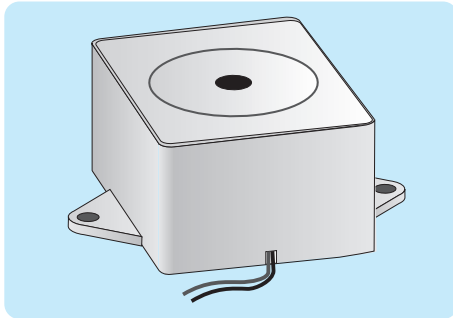

**SOUNDERS continued
(built-in drive)**

HIGH POWER

SOUND BOMB

High power "sound bombs", incorporating single or dual piezo elements, which deliver a penetrating and continuous alternating tone output. Ideal for internal alarm use. Wire connection with mounting via two lugs. Choice of operating voltage. Body colour **Cream**.

Single Element

Specification

Rated voltage	12Vdc	24Vdc
Supply voltage range	6 - 15Vdc	16 - 28Vdc
Current at rated voltage	85mA max.	45mA max.
Sound output	103dB at 100cm	
Frequency	1500-2800Hz	
Oper. temp. range	-20°C to +70°C	

Dimensions (mm)

Body	W. 42, H. 27.5
	D. 52
	FC. 58

Rated Voltage

12Vdc
24Vdc

Manf. Part No. & Anglia Order Code

CBX112
CBX124